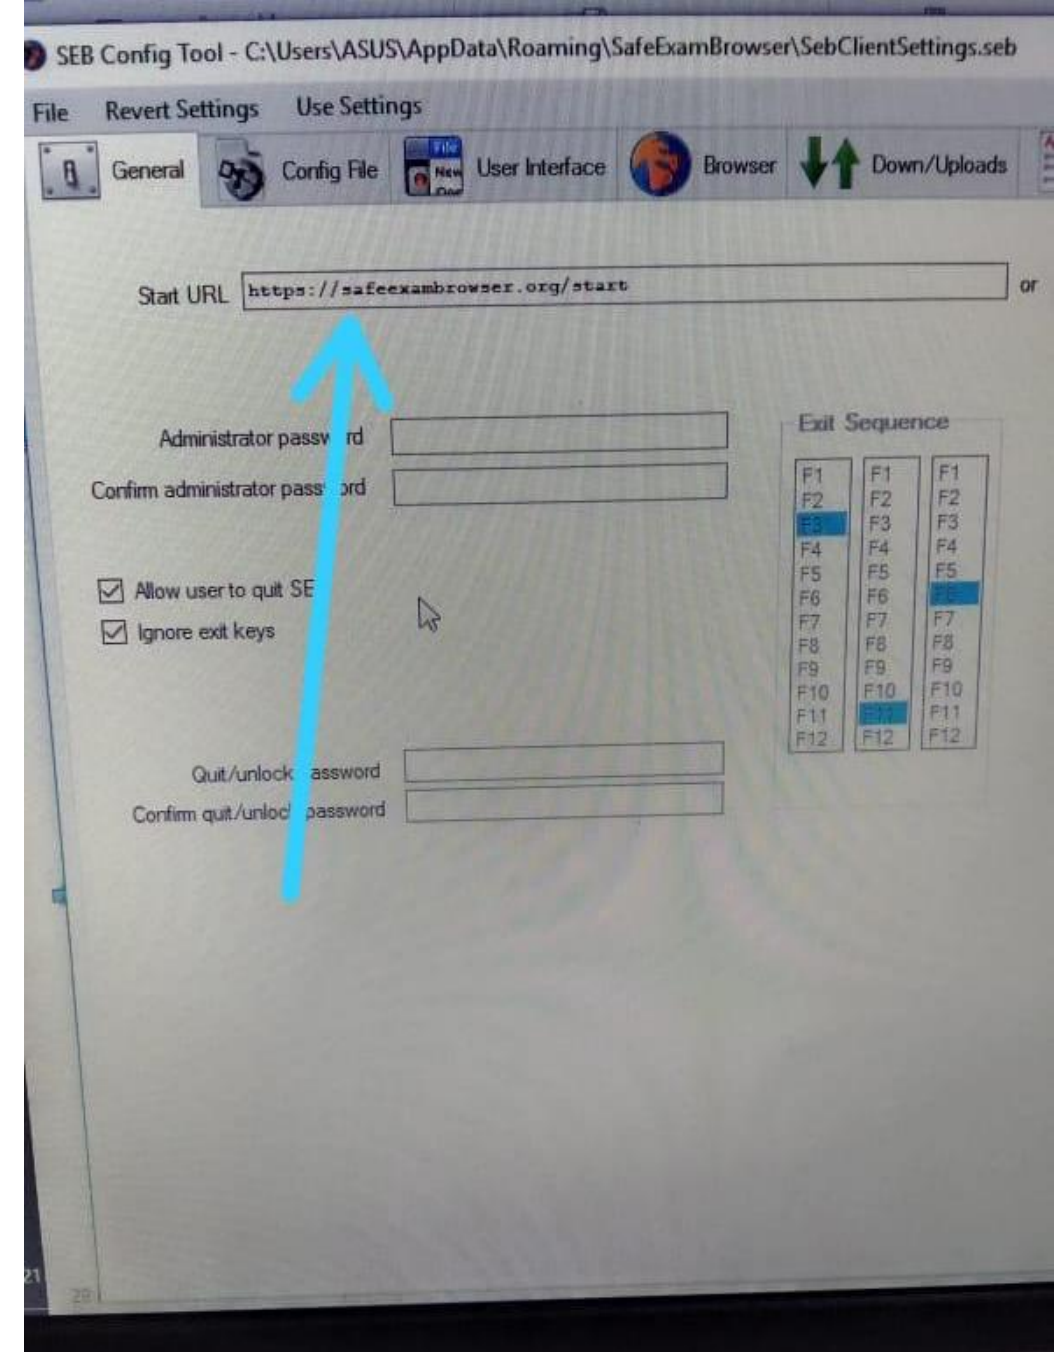

APABILA 3 FILE DI SLIDE
SEBELUMNYA DIBUKA AKAN
MUNCUL SEPERTI INI:
(LANJUTAN)