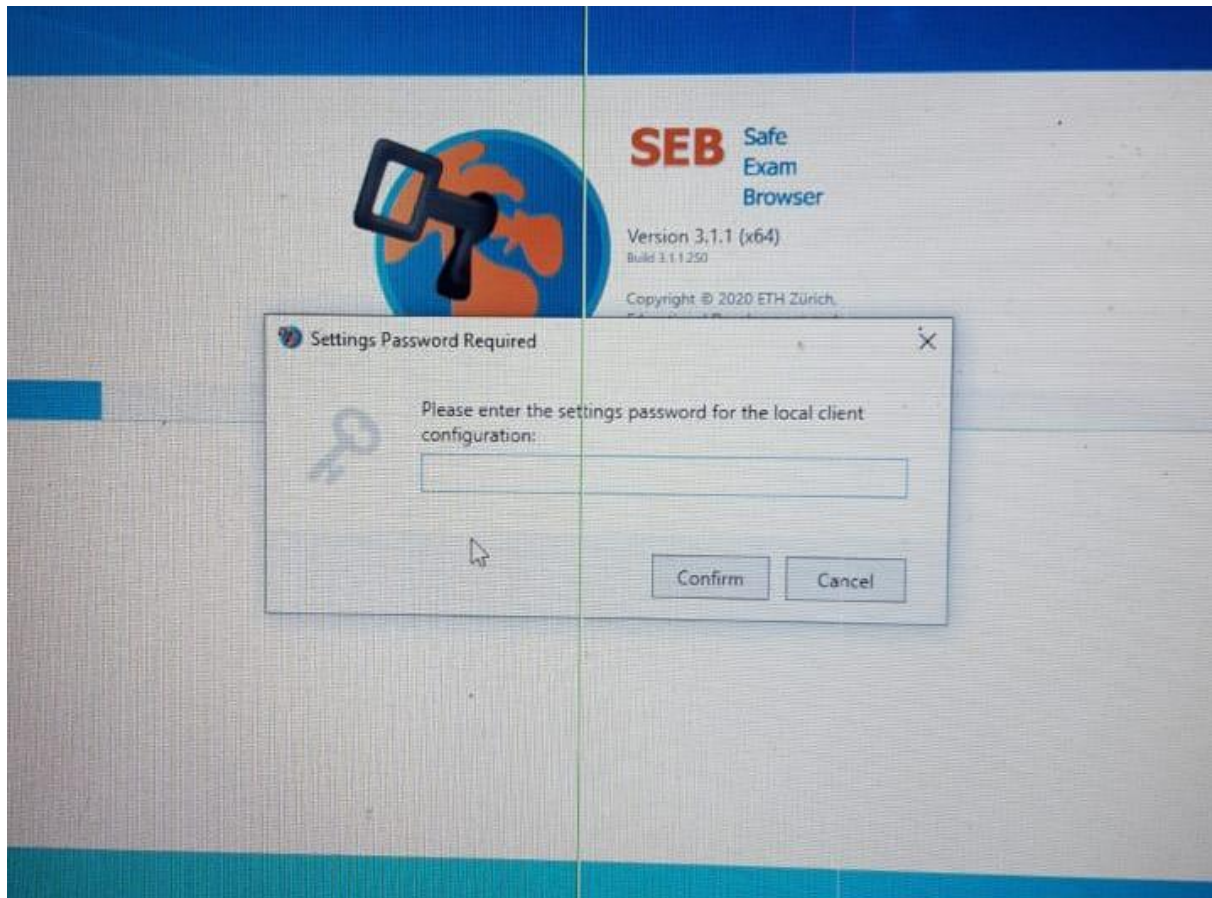

APABILA 3 FILE DI SLIDE
SEBELUMNYA DIBUKA AKAN
MUNCUL SEPERTI INI:
(LANJUTAN)